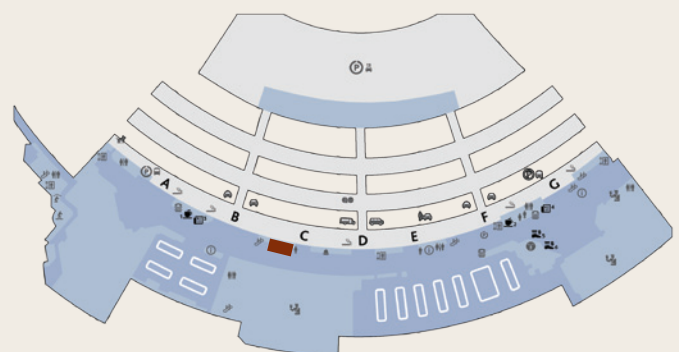

TERMINAL 1 - Departures, Level 3

Legend

 Samsonite / The Travel Store Luggage Storage

Located near Gate D, before security on Level 3 (departures) in Terminal 1

TERMINAL 3 - Departures, Level 2

TERMINAL 3 - Arrivals, Level 1

Located near Gate C, before security on Level 2 (departures) in Terminal 3

Located under the escalator between exit B & C, before security on Level 1 (arrivals) in Terminal 3

SAMSONITE / THE TRAVEL STORE LUGGAGE STORAGE
AVAILABLE AT TORONTO PEARSON INTERNATIONAL AIRPORT IN TERMINAL 1 & 3

TERMINAL 1 - Departures, Level 3

LOCATION

Near Gate D, before security on Level 3 (departures) in Terminal 1

HOURS OF OPERATION

5:00 am - 1:00 am, 7 days a week

PHONE

416.776.1313

TERMINAL 3 - Departures, Level 2

LOCATION

Near Gate C, before security on Level 2 (departures) in Terminal 3

HOURS OF OPERATION

6:00 am - 11:00 pm, 7 days a week

PHONE

416.776.4708

TERMINAL 3 - Arrivals, Level 1

LOCATION